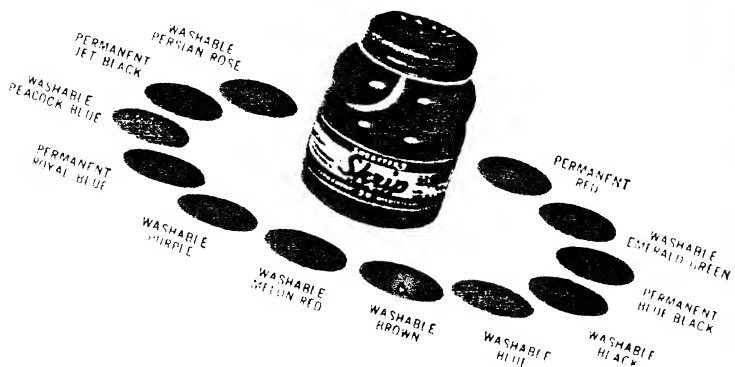

Exclusive

TOP WELL BOTTLE

Permits free, easy, instant filling
... without muss — bother — or
tilting.

Magic Circle

CAP

"Magic-Circle" instantly ab-
sorbs excess fluid, leaves bottle
rim clean and clear.

Test Proved
**THE WORLD'S SAFEST
WRITING FLUID**